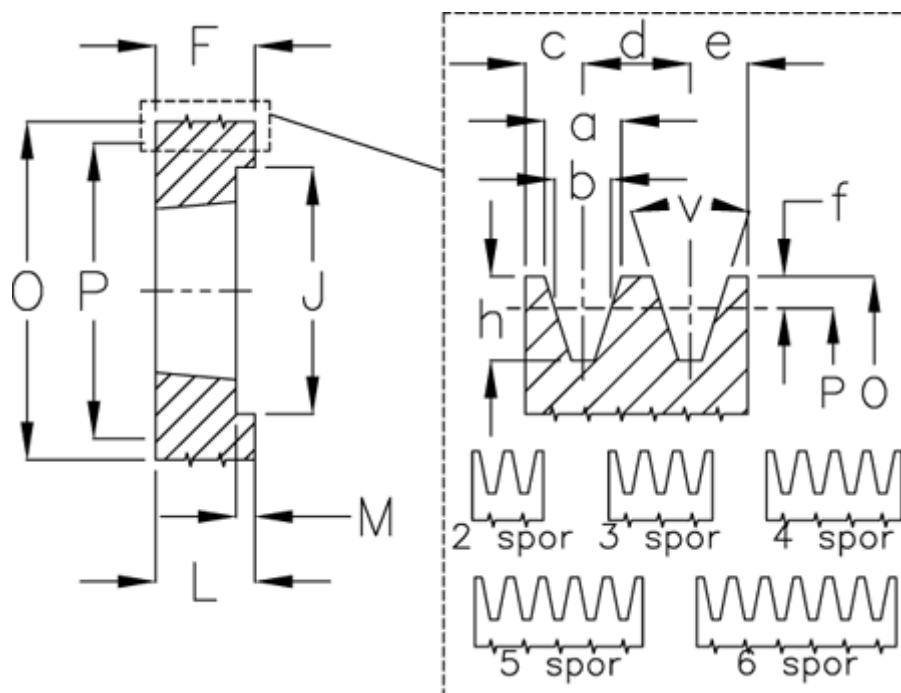

Article number: 604110019005

Description: V-belt pulley SPA 190/5 TL3020

Measures

a	= 12.7	For bush	= 3020	P	= 190
b	= 11.0	h	= 13.8	Type	= SPA
Bush ζ max	= 75	J	= 156	v	= 38 grader
c	= 10.0	K	= 14,5		
d	= 15	L	= 51		
e	= 10.0	m	= 14.5		
f	= 2.8	Number of ribs	= 5		
F	= 80	O	= 195.5		